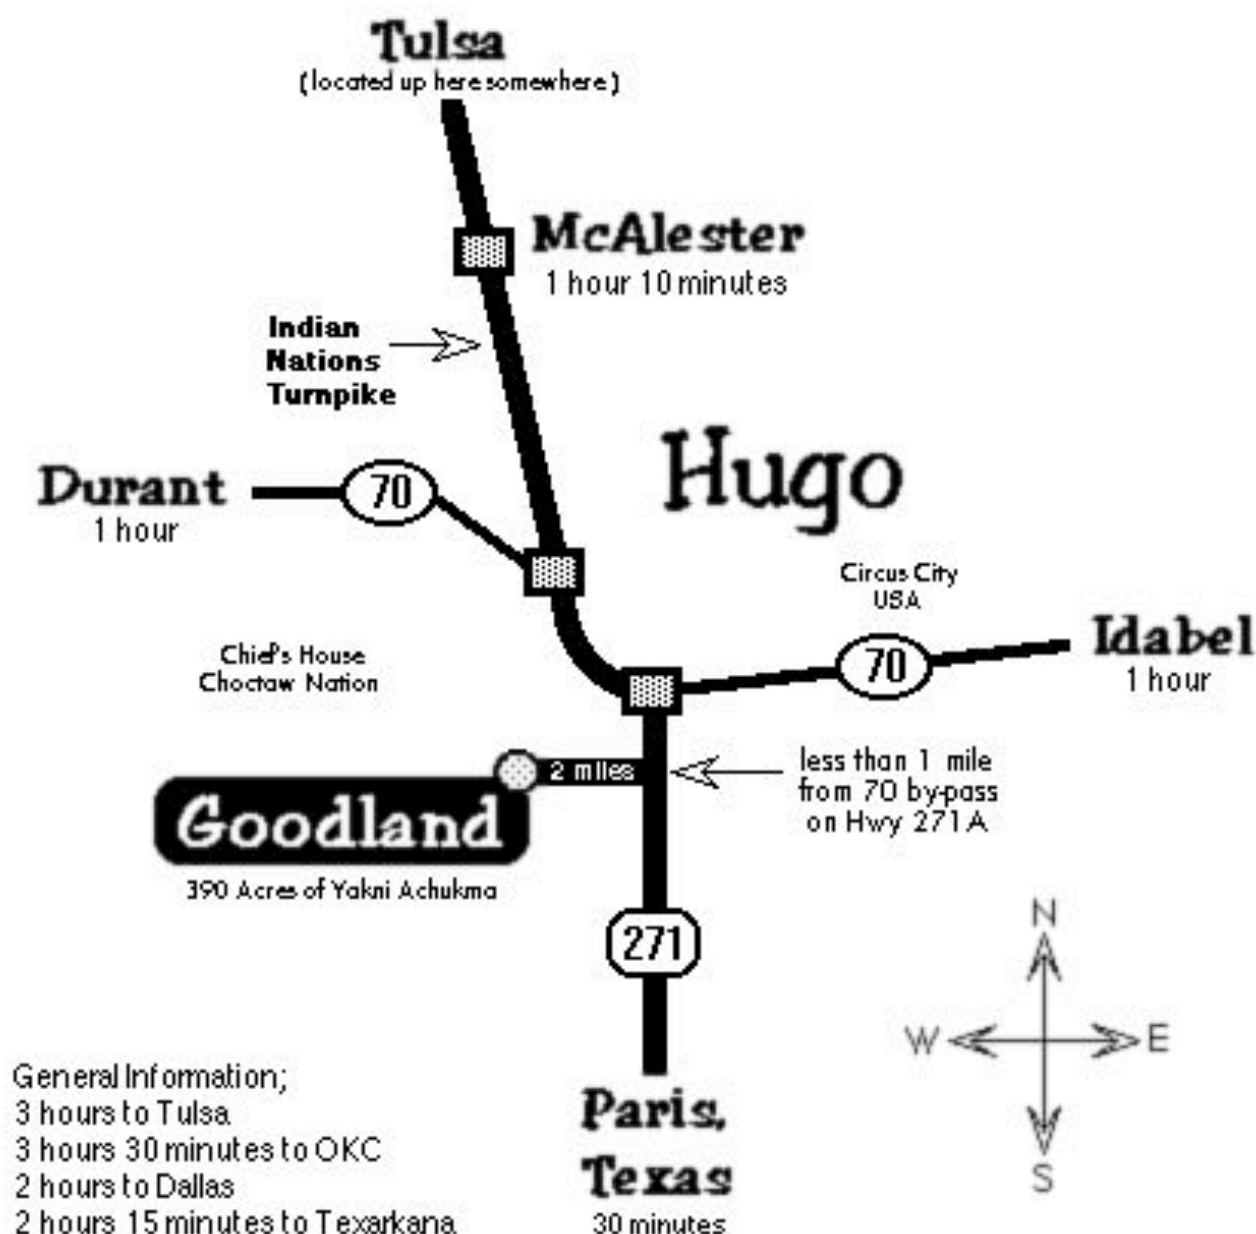

Where in the world is Goodland Oklahoma?

After this fantastic map, if you still need instructions then ...

If Traveling South on the Turnpike

... go to the end of the turnpike ... it will miraculously turn into Hwy 70 bypass
... go until you come to the exit for Paris, Texas (@ 2 miles) ...

... take the exit and go south for 9/10ths of a mile ... take the exit on your right for Goodland School (Hwy 271 A) ... go for 2 miles and look to your left for the road into our campus ... see you there!

If Traveling West on Hwy 70 ... go until you come to the exit for Paris, Texas ...

If Traveling East on Hwy 70 ...

go until you get to the exit for Hwy 70 bypass to the south (Paris) ... stay on the bypass until you come to the exit for Paris, Texas (@ 2 miles) ...